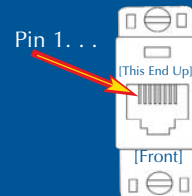

Telco Balun

Retail Part No.	Bulk Part No.	Figure No.	Description
45-5407	45-5407-BU	8	Adapter BNC Male/4C (RJ11) Female

ADSL Filters

Retail Part No.	Bulk Part No.	Figure No.	Description
45-1625	45-1625-BU	9	Adapts DSL Equipped Homes to Standard Modular Phone Systems

Adapters

Retail Part No.	Bulk Part No.	Figure No.	Description
45-4506		10	USOC (Telephone) RJ12 Female/8C (RJ45) Male Cat 5
45-4545		10	USOC (Telephone) RJ45 Male/8C (RJ45) Female Cat 5
45-6645		11	USOC 6C RJ12 Male/8C (RJ45) Female USOC
45-5787	45-5787-BU	12	Cat 5 8C RJ45 1 Female/2 8C RJ45 Male

Inline Couplers

Retail Part No.	Bulk Part No.	Figure No.	Description
45-5439	45-5439-BU	13	Cat 5e Coupler, 8C (RJ45) Female/Female