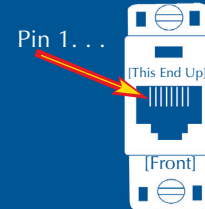

Telco Balun

Retail Part No.	Bulk Part No.	Figure No.	Description
45-5407	45-5407-BU	8	Adapter BNC Male/4C (RJ11) Female

~~ADSL Filters~~

Retail Part No.	Bulk Part No.	Figure No.	Description
~~45-1625~~	~~45-1625-BU~~	~~9~~	~~Adapts DSL Equipped Homes to Standard Modular Phone Systems~~

Adapters

Retail Part No.	Bulk Part No.	Figure No.	Description
45-4506		10	USOC (Telephone) RJ12 Female/8P6C (RJ45) Male Cat 5
45-4545		10	USOC (Telephone) RJ45 Male/8C (RJ45) Female Cat 5
45-6645		11	USOC 6C RJ12 Male/8P6C (RJ45) Female USOC

Inline Couplers

Retail Part No.	Bulk Part No.	Figure No.	Description
45-5439	45-5439-BU	13	Cat 5e Coupler, 8C (RJ45) Female/Female
30-9685	30-9685-BU	12	Straight through - Data Communications Modular In-Line Coupler 2 Female 8 Contacts White