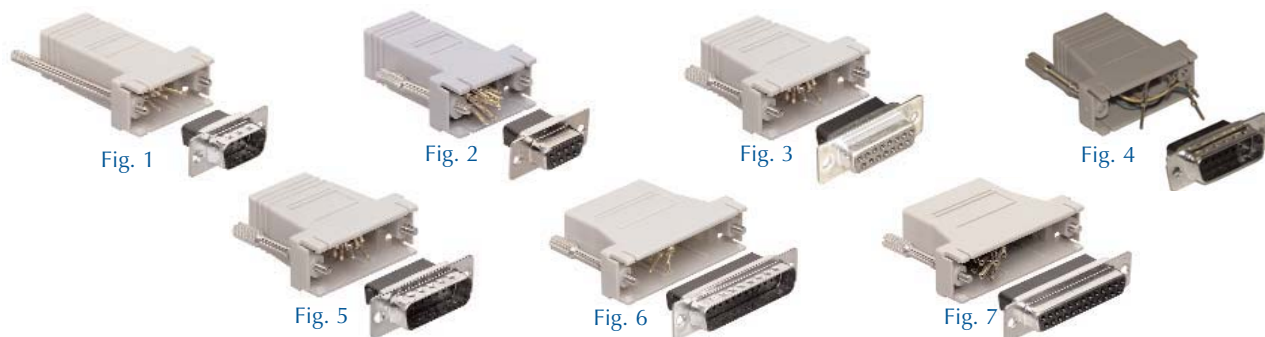

DATACOM ADAPTERS

Telco Adapters

Retail Part No.	Bulk Part No.	Fig. No.	Description
45-5108	45-5108-BU	1	4C (RJ11)/DB9 Male
45-5109	45-5109-BU	1	6C (RJ12)/DB9 Male
45-5110	45-5110-BU	1	8C (RJ45)/DB9 Male
45-5111	45-5111-BU	2	4C (RJ11)/DB9 Female
45-5112	45-5112-BU	2	6C (RJ12)/DB9 Female
45-5113	45-5113-BU	2	8C (RJ45)/DB9 Female
45-5117	45-5117-BU	3	8C (RJ45)/DB15 Female
45-5118	45-5118-BU	4	4C (RJ11)/DB15 Male
45-5120	45-5120-BU	5	8C (RJ45)/DB15 Male

Telco Adapters (Cont.)

Retail Part No.	Bulk Part No.	Fig. No.	Description
45-5121	45-5121-BU	6	4C (RJ11)/DB25 Male
45-5122	45-5122-BU	6	6C (RJ12)/DB25 Male
45-5123	45-5123-BU	6	8C (RJ45)/DB25 Male
45-5124	45-5124-BU	6	10C (RJ45)/DB25 Male
45-5125	45-5125-BU	7	4C (RJ11)/DB25 Female
45-5126	45-5126-BU	7	6C (RJ12)/DB25 Female
45-5127	45-5127-BU	7	8C (RJ45)/DB25 Female
45-5128	45-5128-BU	7	10C (RJ45)/DB25 Female

Modular Pin Wire Color Code (for 45-5108 to 45-5128)

Wire	Purple	Blue	Orange	Black	Red	Green	Yellow	Brown	Gray	White
10C-RJ45	1	2	3	4	5	6	7	8	9	10
8C-RJ45	1	2	3	4	5	6	7	8		
6C-RJ12		6		2	3	4	5			1
4C-RJ11				1	2	3	4			

Telco Balun

Retail Part No.	Bulk Part No.	Figure No.	Description
45-5407	45-5407-BU	8	Adapter BNC Male/4C (RJ11) Female

ADSL Filters

Retail Part No.	Bulk Part No.	Figure No.	Description
45-1625	45-1625-BU	9	Adapts DSL Equipped Homes to Standard Modular Phone Systems