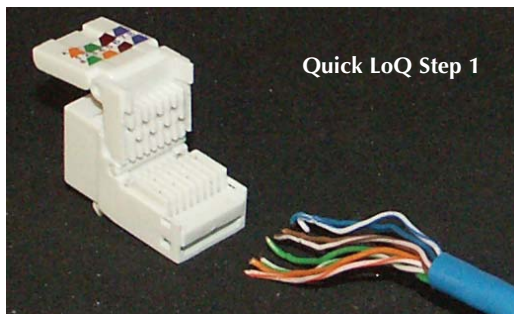

Note: Fits all Keystone ready wall plates on pages 128 and 129 and all keystone ready inserts on pages 132, 133, and 134.