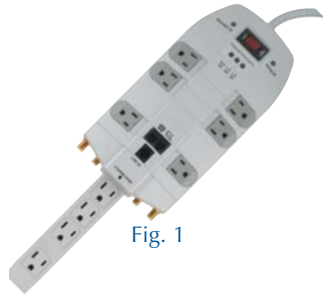

### HOME THEATRE SURGE PROTECTION

The Epitome line of surge protectors have you covered for all your protection needs. From the 200 Joule strip for small inexpensive devices to the 8000 Joule Home Theater strip that has almost triple the protection of the "Beast brand". Besides having 3-line protection, Phone, Fax, Modem and Satellite protection and LED indicators, several new innovations have been added. Model **64-843** features two sets of triple outlets that swivel a full 90° for wall-hugging ability. Model **64-687** features corner mounting with a whopping 8000 Joules of protection. Model **64-692** features a noise filtering circuit that removes noise generated by appliances and poor power lines. Model **64-693** features Lightning Recovery, immediately disconnecting the back outlets, and then self-resetting. Model **64-694** features 6900 Joules, full accessory protection, and full color-coding.