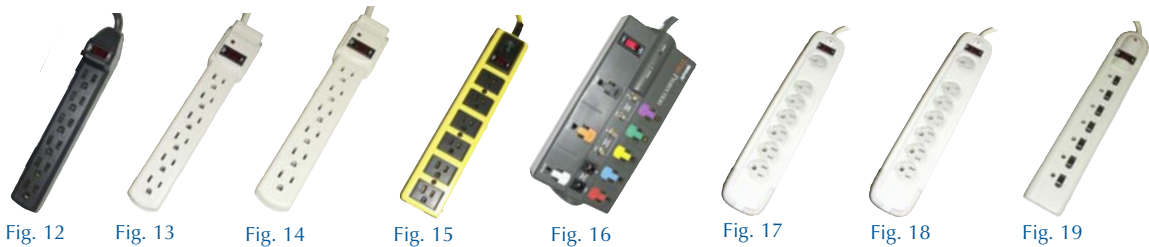

Retail Part Number	Figure Number	Number Of Outlets	Description	Cord Specs	Color	D-DSS Coax Tele	Max Diss in Joules	Clamping Voltage	Line Protection	EMI/RFI Filtering	Warranty
WD-5700	12	6	Surge Strip	3' - 14/3	Charcoal Gray	None	250 J	330 V	L-N	N	One Year
WD-0418	13	6	Home Elec Protector Strip	4' - 14/3	Ivory	None	1000 J	330 V	L-N, N-G, L-G	Y	One Year
WD-5723	14	6	Home Elec Surge Strip	10' - 14/3	Off White	None	1000 J	330 V	L-N, N-G, L-G	Y	One Year
WD-5138	15	6	Metal Surge Strip	15' - 14/3	Yellow	None	1050 J	330 V	L-N, L-G, N-G	Y	Lifetime
WD-6517	16	8	DSS Protector Brick	6' - 14/3	Charcoal Gray	D, C & T	1567 J	330 V	L-N, L-G, N-G	Y	Lifetime
WD-6941	17	7	Surge Strip with Phone Jack	6' - 14/3	Off White	T	1085 J	330 V	L-N, L-G, N-G	Y	$30,000
WD-6939	18	7	Surge Strip	4' - 14/3	Off White	None	1085 J	330 V	L-N, L-G, N-G	Y	$30,000
WD-5197	19	7	Computer Surge Strip	8' - 14/3	Ivory	T-120 J	1050 J	330 V	L-N, L-G, N-G	Y	Lifetime

SURGE PROTECTORS

For the latest information—www.gcelectronics.com
All quantities are single; BU's are packages of 10 Unless otherwise noted.