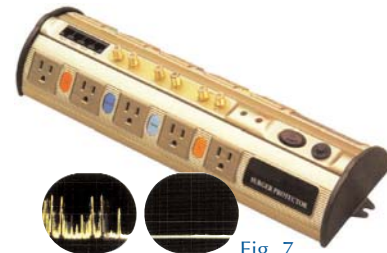

Fig. 7

D-C-T* Surge Protection

Retail Part Number	Figure Number	Number Of Outlets	Description	Cord Specs	Color	15 amp Breaker	D-DSS Coax Tele*	Max Joules
64-670	1	10	Home Ent. System Surge	6' - 14/3	Gray	Y	D, C, T-160 J	1665 J
64-830	2	5	Surge EMI/RFI Strip	4' - 14/3	Ivory	Y	C-46 J	200 J

T-F-M-C-S-A* Surge Protection

Retail Part No.	Figure No.	Description	No. of Outlets	T-F-M* Protection	Coaxial* Protection	Maximum Joules
64-843	3	Home Entertainment Surge Protection, Swivel Outlets—up to 90°	6	T, M	Yes	1960 J
64-687	4	Home Entertainment Surge Protection with Color Coded Line Cord Labels, Ideal for Corners	8	T, F, M	C, S, A	8000 J
64-694	5	Home Entertainment Surge Protection with Color Coded Line Cord Labels	10	T, F, M	C, S, A	6900 J
64-693	6	Home Entertainment Surge Protection with Color Coded Line Cord Labels, Auto Recovery Function	10	T, F, M	C, S, A	7500 J
64-692	7	Home Entertainment Surge Protection with Color Coded Line Cord Labels, Noise Filtering Circuitry	10	T, F, M	C, S, A	3000 J

*Key to Protection: D=Digital, C=Coaxial Cable, T=Telephone, F=Fax, M=Modem, S=Satellite, A=Antenna