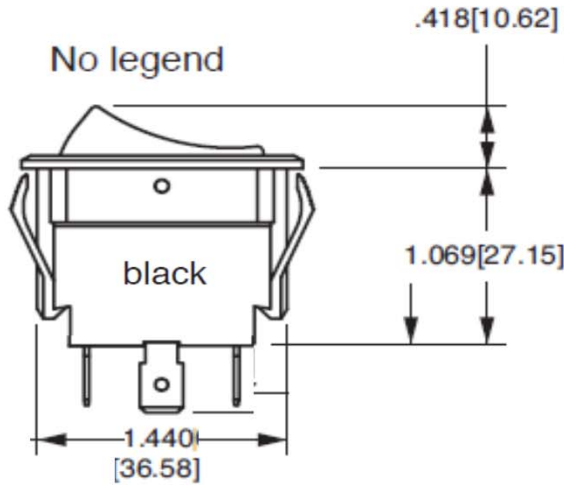

Standard Appliance Rocker Switch

DPDT

(On) - None - On

35-3680

UPC: 010151546845

15 amps, 125 VAC
 10 amps, 250 VAC
 3/4 HP 125-250 VAC
 15A (6-28)VDC

100,000 cycles minimum

Curved/Smooth Face Gloss:

MOUNTING HOLE
 (Nylon Snap-in Brackets)
 Panel Thickness:
 .040 min. - .250 max.

RoHS CERTIFIED

TIGL5B-6S-BL-NBL