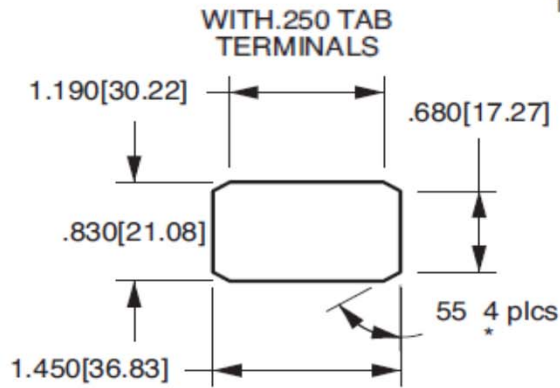

Standard Appliance Rocker Switch

DPDT

(On) - None - On

35-3680

UPC: 010151546845

15 amps, 125 VAC
 10 amps, 250 VAC
 3/4 HP 125-250 VAC
 15A (6-28)VDC

100,000 cycles minimum

Curved/Smooth Face Gloss:

MOUNTING HOLE
 (Nylon Snap-in Brackets)
 Panel Thickness:
 .040 min. - .250 max.

RoHS CERTIFIED

TIGL5B-6S-BL-NBL