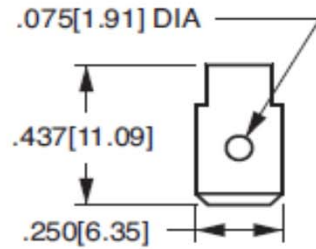

Standard Appliance Rocker Switch

DPDT

(On) - None - On

35-3680

UPC: 010151546845

15 amps, 125 VAC
 10 amps, 250 VAC
 3/4 HP 125-250 VAC
 15A (6-28)VDC

100,000 cycles minimum

Curved/Smooth Face Gloss:

MOUNTING HOLE
 (Nylon Snap-in Brackets)
 Panel Thickness:
 .040 min. - .250 max.

RoHS CERTIFIED

TIGL5B-6S-BL-NBL