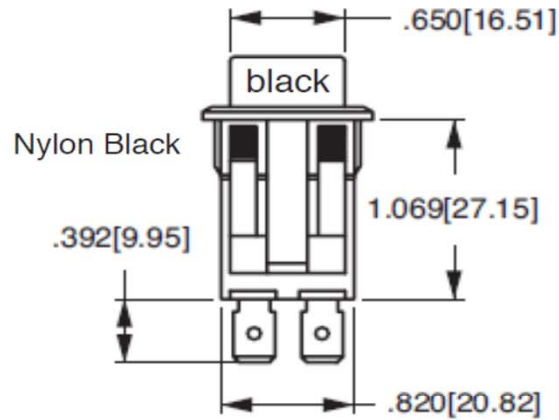

Standard Appliance Rocker Switch

DPDT

(On) - None - On

35-3680

UPC: 010151546845

15 amps, 125 VAC
 10 amps, 250 VAC
 3/4 HP 125-250 VAC
 15A (6-28)VDC

100,000 cycles minimum

Curved/Smooth Face Gloss:

MOUNTING HOLE
 (Nylon Snap-in Brackets)
 Panel Thickness:
 .040 min. - .250 max.

RoHS CERTIFIED

TIGL5B-6S-BL-NBL