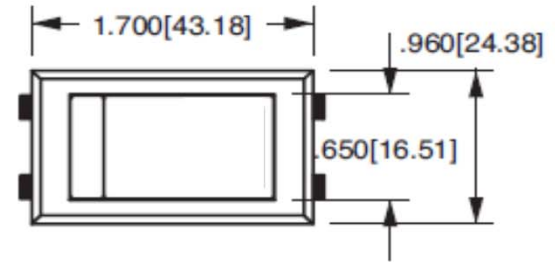

Standard Appliance Rocker Switch

DPDT

(On) - None - On

35-3680

UPC: 010151546845

15 amps, 125 VAC
 10 amps, 250 VAC
 3/4 HP 125-250 VAC
 15A (6-28)VDC

100,000 cycles minimum

Curved/Smooth Face Gloss:

MOUNTING HOLE
 (Nylon Snap-in Brackets)
 Panel Thickness:
 .040 min. - .250 max.

RoHS CERTIFIED

TIGL5B-6S-BL-NBL