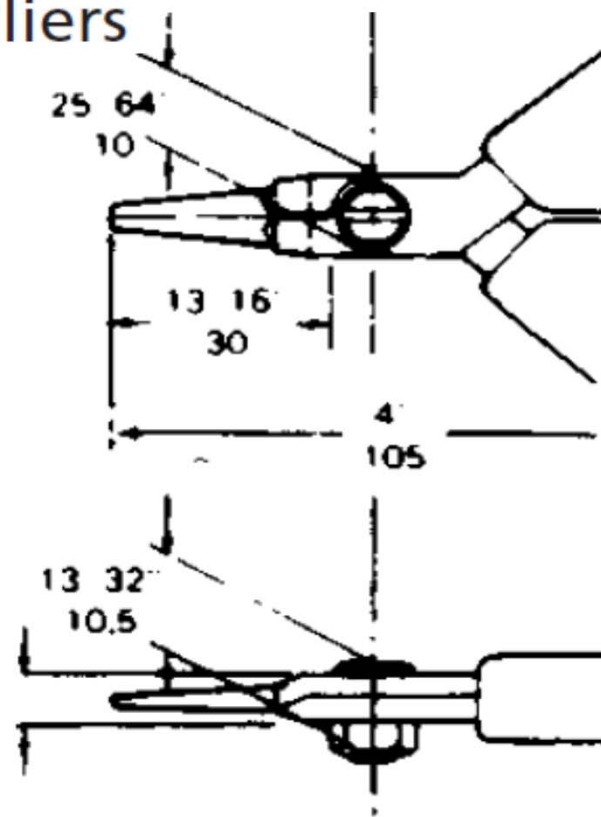

### Round-Nose Pliers

M-20  
Yellow

**GC TOOL TIPS**  
*To maintain blade edge DO NOT exceed recommended cutting capacity.*