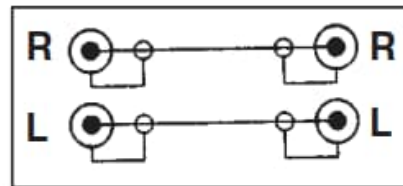

**Cable RCA Dual M/M Plugs/Plugs Shielded  
3 Ft (1m)**

**Part # : 30-407**

RoHS: CERTIFIED

Red

Black

UPC: 010151210289

HTS: 8544.42.9090

CoO : China