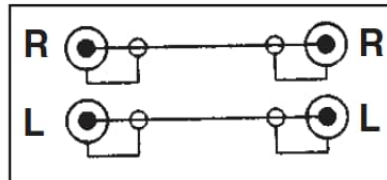

**Cable RCA Dual Plugs Shielded**  
**12 Ft (3.75m)**

**Part # : 30-409**

RoHS: CERTIFIED

UPC: 010151210302  
HTS: 8544.42.9090  
CoO : .China