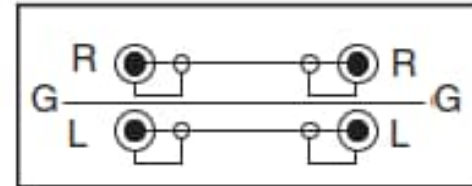

Cable RCA Car Stereo M/M w/ground  
17 Ft

Part # : 30-413

UPC: 010151213709  
HTS: 8544.42.9090  
CoO : .China