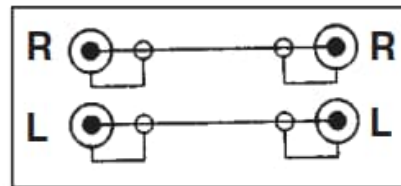

**Cable RCA Dual M/M Plugs/Plugs Shielded
16 Ft (5m)**

Part # : 30-419

RoHS: CERTIFIED

Red

Black

UPC: 010151213594

HTS: 8544.42.9090

CoO : China