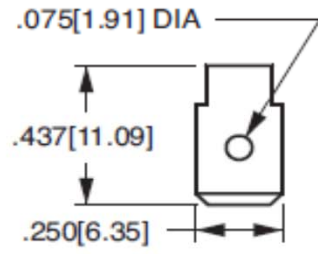

Standard Appliance Rocker Switch

DPST

On - None - Off

35-3630

15 amps, 125 VAC
 10 amps, 250 VAC
 3/4 HP 125-250 VAC
 15A (6-28)VDC

100,000 cycles minimum

MOUNTING HOLE
 (Nylon Snap-in Brackets)
 Panel Thickness:
 .040 min. - .250 max.

Curved/Smooth Face Gloss:

RoHS CERTIFIED

Harmonized Tariff Cd: 8536.50.9065