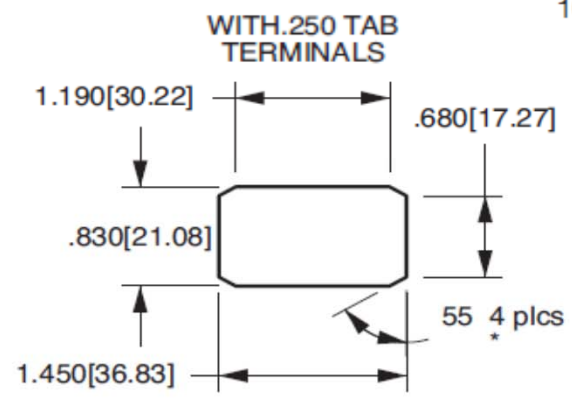

Standard Appliance Rocker Switch

DPST

On - None - Off

35-3630

15 amps, 125 VAC
 10 amps, 250 VAC
 3/4 HP 125-250 VAC
 15A (6-28)VDC

100,000 cycles minimum

MOUNTING HOLE
 (Nylon Snap-in Brackets)
 Panel Thickness:
 .040 min. - .250 max.

Curved/Smooth Face Gloss:

RoHS CERTIFIED

Harmonized Tariff Cd: 8536.50.9065