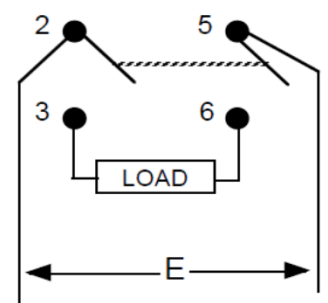

Standard Appliance Rocker Switch

DPST

On - None - Off

35-3630

15 amps, 125 VAC
 10 amps, 250 VAC
 3/4 HP 125-250 VAC
 15A (6-28)VDC

100,000 cycles minimum

MOUNTING HOLE
 (Nylon Snap-in Brackets)
 Panel Thickness:
 .040 min. - .250 max.