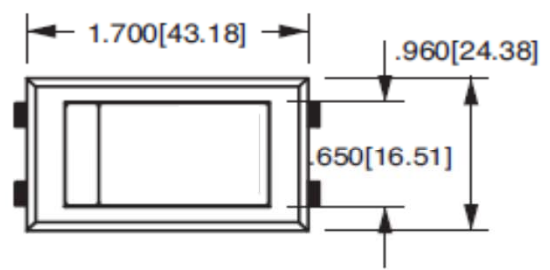

Curved/Smooth Face Gloss: