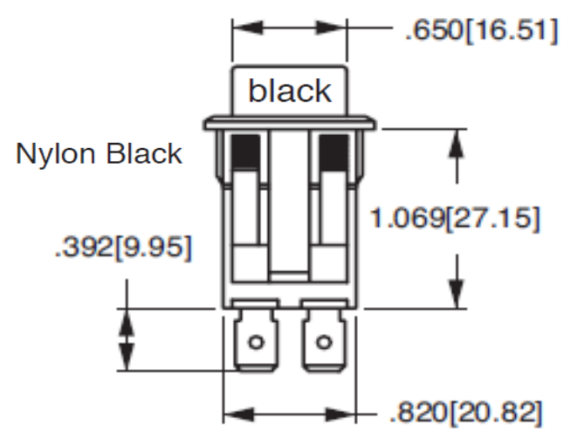

Standard Appliance Rocker Switch

DPST

On - None - Off

35-3630

15 amps, 125 VAC
 10 amps, 250 VAC
 3/4 HP 125-250 VAC
 15A (6-28)VDC

100,000 cycles minimum

MOUNTING HOLE
 (Nylon Snap-in Brackets)
 Panel Thickness:
 .040 min. - .250 max.

Curved/Smooth Face Gloss:

RoHS CERTIFIED

Harmonized Tariff Cd: 8536.50.9065