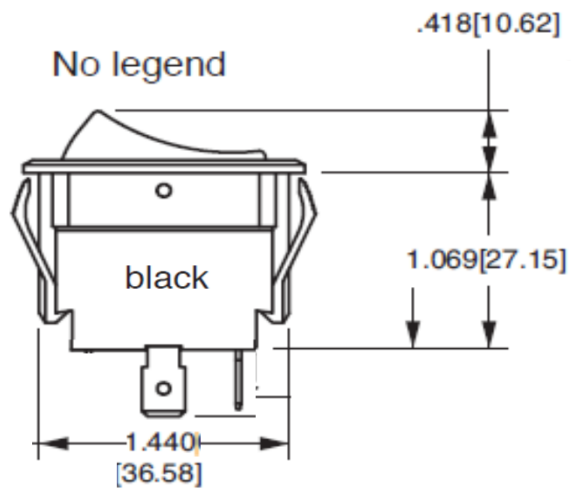

Standard Appliance Rocker Switch

DPST

On - None - Off

35-3630

15 amps, 125 VAC
 10 amps, 250 VAC
 3/4 HP 125-250 VAC
 15A (6-28)VDC

100,000 cycles minimum

MOUNTING HOLE
 (Nylon Snap-in Brackets)
 Panel Thickness:
 .040 min. - .250 max.

Curved/Smooth Face Gloss:

RoHS CERTIFIED

Harmonized Tariff Cd: 8536.50.9065