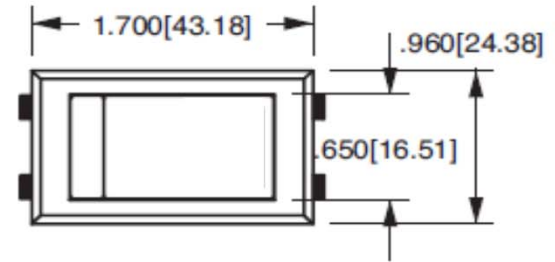

Standard Appliance Rocker Switch

DPDT
(On) - Off - On

35-3690

15 amps, 125 VAC
10 amps, 250 VAC
3/4 HP 125-250 VAC
15A (6-28)VDC

100,000 cycles minimum

Curved/Smooth Face Gloss:

MOUNTING HOLE
(Nylon Snap-in Brackets)
Panel Thickness:
.040 min. - .250 max.