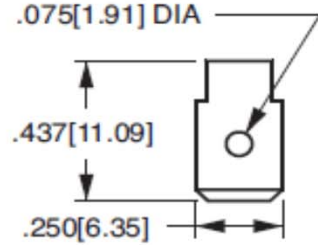

Standard Appliance Rocker Switch

DPDT
(On) - Off - On

35-3690

15 amps, 125 VAC
10 amps, 250 VAC
3/4 HP 125-250 VAC
15A (6-28)VDC

100,000 cycles minimum

Curved/Smooth Face Gloss:

MOUNTING HOLE
(Nylon Snap-in Brackets)
Panel Thickness:
.040 min. - .250 max.