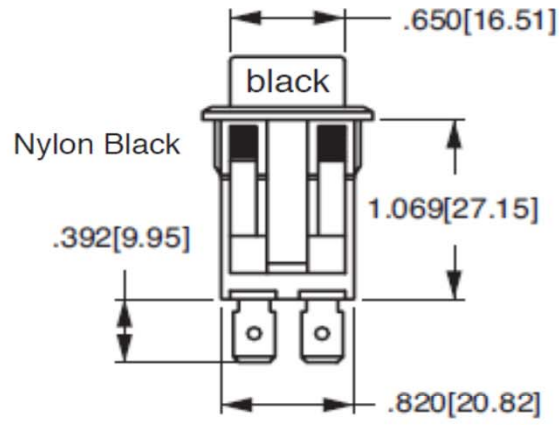

Standard Appliance Rocker Switch

DPDT
(On) - Off - On

35-3690

15 amps, 125 VAC
10 amps, 250 VAC
3/4 HP 125-250 VAC
15A (6-28)VDC

100,000 cycles minimum

Curved/Smooth Face Gloss:

MOUNTING HOLE
(Nylon Snap-in Brackets)
Panel Thickness:
.040 min. - .250 max.