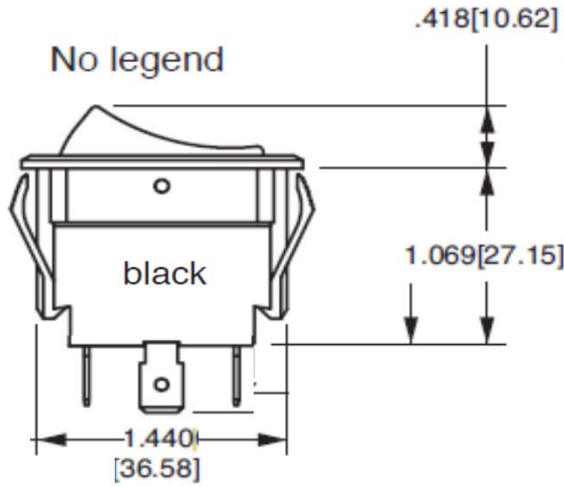

Standard Appliance Rocker Switch

DPDT
(On) - Off - On

35-3690

15 amps, 125 VAC
10 amps, 250 VAC
3/4 HP 125-250 VAC
15A (6-28)VDC

100,000 cycles minimum

Curved/Smooth Face Gloss:

MOUNTING HOLE
(Nylon Snap-in Brackets)
Panel Thickness:
.040 min. - .250 max.