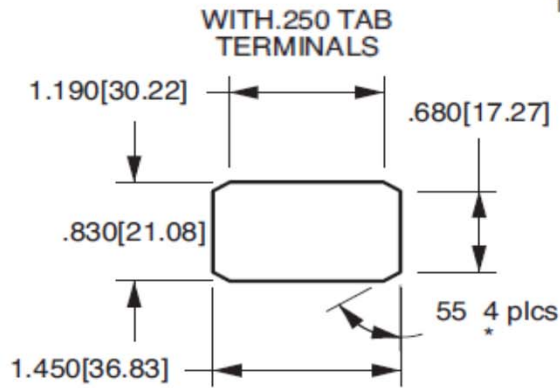

Standard Appliance Rocker Switch

DPDT
(On) - Off - On

35-3690

15 amps, 125 VAC
10 amps, 250 VAC
3/4 HP 125-250 VAC
15A (6-28)VDC

100,000 cycles minimum

Curved/Smooth Face Gloss:

MOUNTING HOLE
(Nylon Snap-in Brackets)
Panel Thickness:
.040 min. - .250 max.