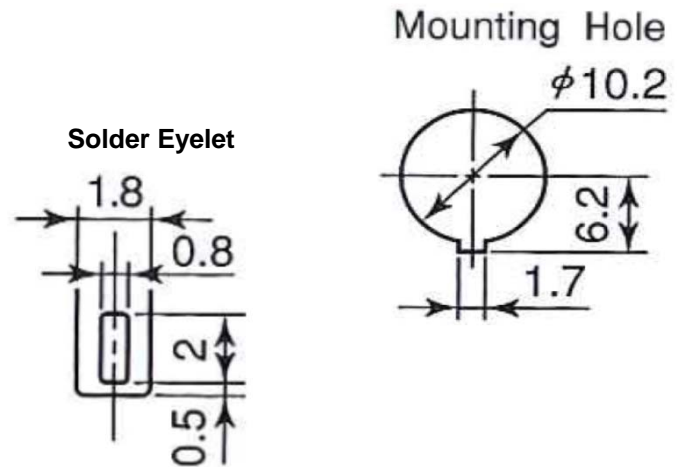

# 35-411

Black Round BUTTON TYPE

SPST  
OFF-(ON)  
Momentary

3A.125V.AC  
1A.250V.AC

MINIATURE PUSHBUTTON