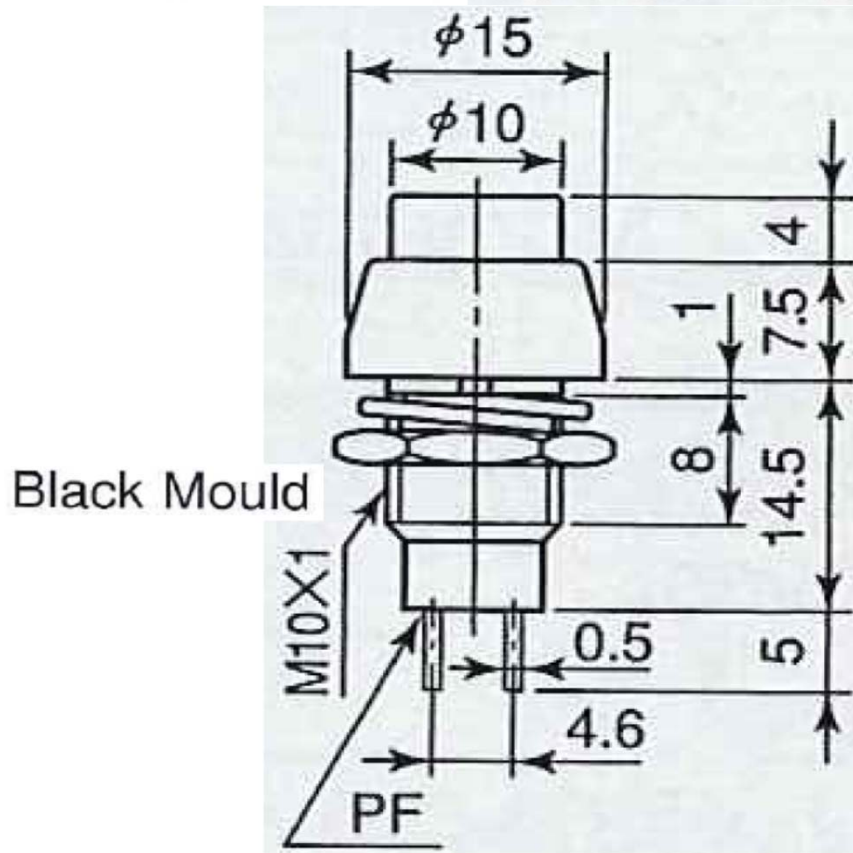

# 35-411

Black Round BUTTON TYPE

SPST  
OFF-(ON)  
Momentary

3A.125V.AC  
1A.250V.AC

MINIATURE PUSHBUTTON