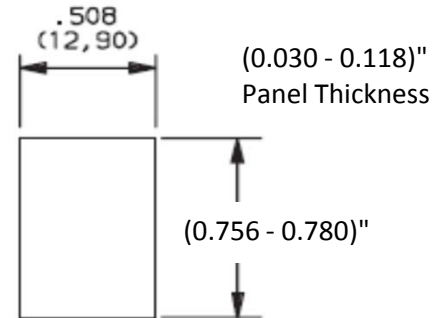

Rocker Switches

SPDT

On-None-On

35-615

RoHS: CERTIFIED

4 A @ 125 Vac and 2 A @ 250 Vac

silver plated

Snap-in

NO MARKING

Twisted quick connect

PANEL MOUNTING

OPERATING TEMPERATURE: (-30 to 65)°C

UPC: 010151547309

HTS: 8536.50.9065

CoO: CR or CO