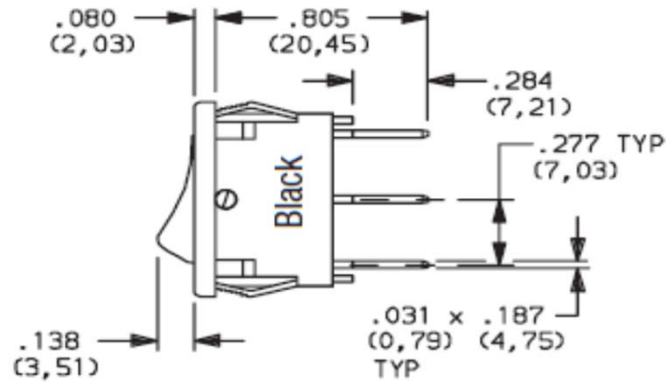

Rocker Switches

SPDT

On-None-On

35-615

RoHS: CERTIFIED

4 A @ 125 Vac and 2 A @ 250 Vac

silver plated

Snap-in

NO MARKING

Twisted quick connect

PANEL MOUNTING

OPERATING TEMPERATURE: (-30 to 65)°C

UPC: 010151547309

HTS: 8536.50.9065

CoO: CR or CO