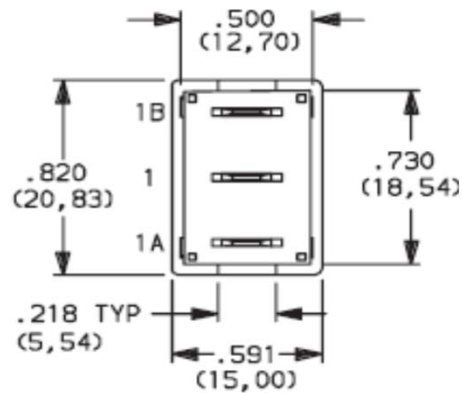

Rocker Switches

SPDT

On-None-On

35-615

RoHS: CERTIFIED

4 A @ 125 Vac and 2 A @ 250 Vac

silver plated

Snap-in

NO MARKING

Twisted quick connect

PANEL MOUNTING

OPERATING TEMPERATURE: (-30 to 65)°C

UPC: 010151547309

HTS: 8536.50.9065

CoO: CR or CO