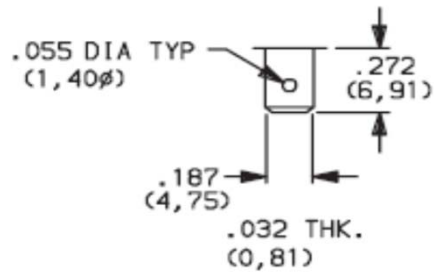

Rocker Switches

SPDT

On-None-On

35-615

RoHS: CERTIFIED

4 A @ 125 Vac and 2 A @ 250 Vac

silver plated

Snap-in

NO MARKING

Twisted quick connect

PANEL MOUNTING

OPERATING TEMPERATURE: (-30 to 65)°C

UPC: 010151547309

HTS: 8536.50.9065

CoO: CR or CO