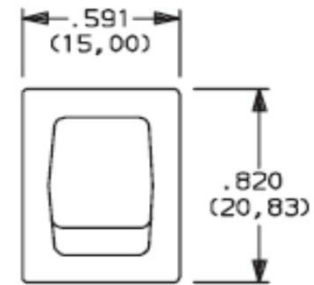

Rocker Switches

SPDT

On-None-On

35-615

RoHS: CERTIFIED

4 A @ 125 Vac and 2 A @ 250 Vac

silver plated

Snap-in

NO MARKING

Twisted quick connect

PANEL MOUNTING

OPERATING TEMPERATURE: (-30 to 65)°C

UPC: 010151547309

HTS: 8536.50.9065

CoO: CR or CO