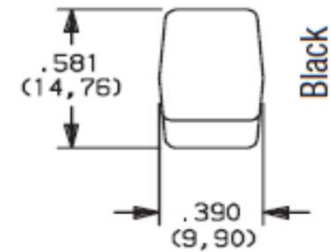

Rocker Switches

SPDT

On-None-On

35-615

RoHS: CERTIFIED

4 A @ 125 Vac and 2 A @ 250 Vac

silver plated

Snap-in

NO MARKING

Twisted quick connect

PANEL MOUNTING

OPERATING TEMPERATURE: (-30 to 65)°C

UPC: 010151547309

HTS: 8536.50.9065

CoO: CR or CO