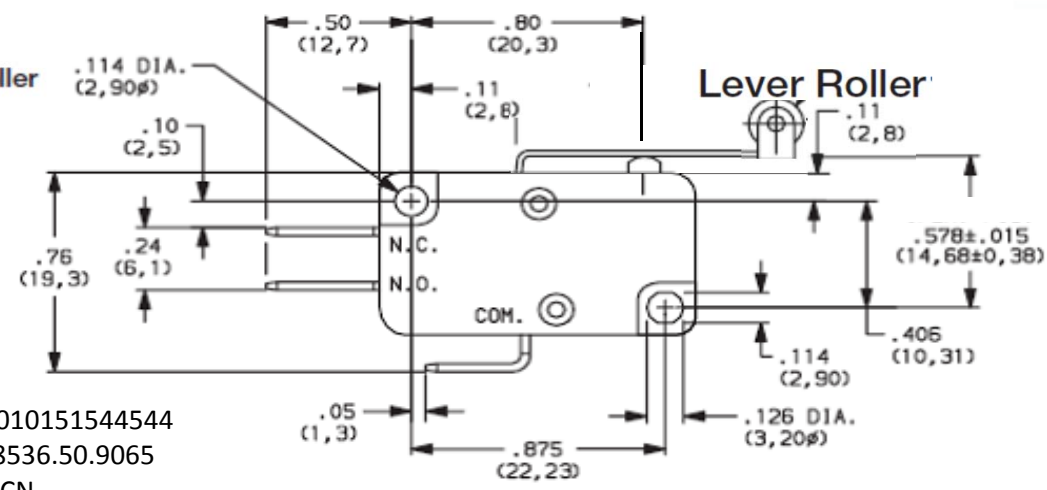

# Miniature Snap-acting Switch

SPDT

# 35-827

RoHS COMPLIANT

Silver Contacts

All models cRUus

10 A @ 125 & 250 V AC  
 1/3 HP @ 125 & 250 V AC  
 1/2 A @ 125 V DC; 1/4 A @ 250 V DC

O.F. = (1.59 - 2.65) oz.  
 R.F. = .35 oz.  
 Ret F. = .14 oz.  
 D.T. = .030 in.  
 P.T. = .160 in.  
 O.T. = .065 in.

UPC: 010151544544  
 HTS: 8536.50.9065  
 COO: CN

Actuator = 1.34" lever roller, high force