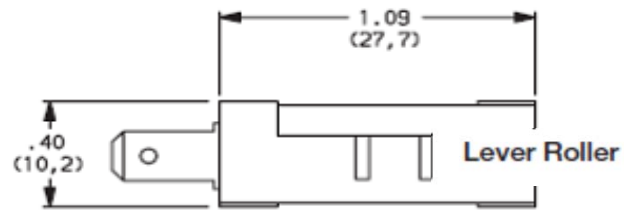

# Miniature Snap-acting Switch

SPDT

# 35-827

RoHS COMPLIANT

Silver Contacts

All models cRUus

10 A @ 125 & 250 V AC  
 1/3 HP @ 125 & 250 V AC  
 1/2 A @ 125 V DC; 1/4 A @ 250 V DC

O.F. = (1.59 - 2.65) oz.  
 R.F. = .35 oz.  
 Ret F. = .14 oz.  
 D.T. = .030 in.  
 P.T. = .160 in.  
 O.T. = .065 in.

UPC: 010151544544  
 HTS: 8536.50.9065  
 COO: CN

Actuator = 1.34" lever roller, high force