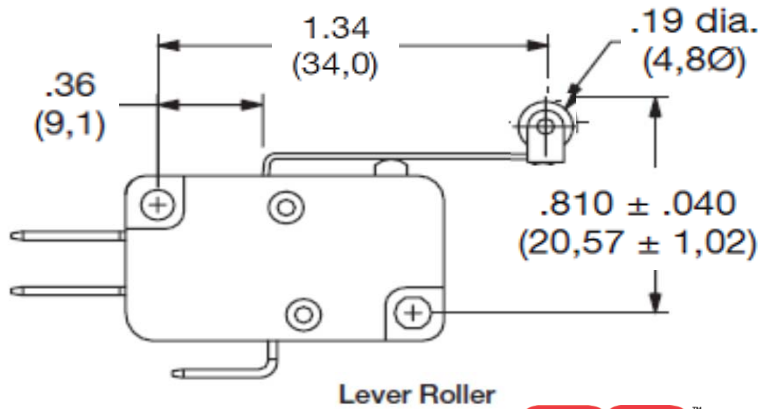

# 35-827

RoHS COMPLIANT

Silver Contacts

All models cRUus

10 A @ 125 & 250 V AC  
 1/3 HP @ 125 & 250 V AC  
 1/2 A @ 125 V DC; 1/4 A @ 250 V DC

O.F. = (1.59 - 2.65) oz.  
 R.F. = .35 oz.  
 Ret F. = .14 oz.  
 D.T. = .030 in.  
 P.T. = .160 in.  
 O.T. = .065 in.

UPC: 010151544544  
 HTS: 8536.50.9065  
 COO: CN

Actuator = 1.34" lever roller, high force