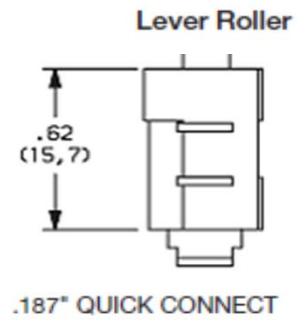

# Miniature Snap-acting Switch

SPDT

# 35-827

RoHS COMPLIANT

Silver Contacts

All models cRUus

10 A @ 125 & 250 V AC  
 1/3 HP @ 125 & 250 V AC  
 1/2 A @ 125 V DC; 1/4 A @ 250 V DC

O.F. = (1.59 - 2.65) oz.  
 R.F. = .35 oz.  
 Ret F. = .14 oz.  
 D.T. = .030 in.  
 P.T. = .160 in.  
 O.T. = .065 in.

UPC: 010151544544  
 HTS: 8536.50.9065  
 COO: CN

Actuator = 1.34" lever roller, high force