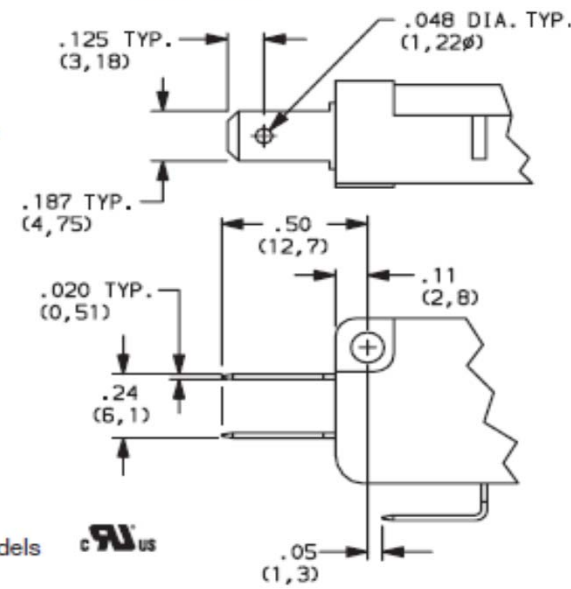

# 35-827

RoHS COMPLIANT

Silver Contacts

All models cRUus

10 A @ 125 & 250 V AC  
 1/3 HP @ 125 & 250 V AC  
 1/2 A @ 125 V DC; 1/4 A @ 250 V DC

O.F. = (1.59 - 2.65) oz.  
 R.F. = .35 oz.  
 Ret F. = .14 oz.  
 D.T. = .030 in.  
 P.T. = .160 in.  
 O.T. = .065 in.

UPC: 010151544544  
 HTS: 8536.50.9065  
 COO: CN

Actuator = 1.34" lever roller, high force