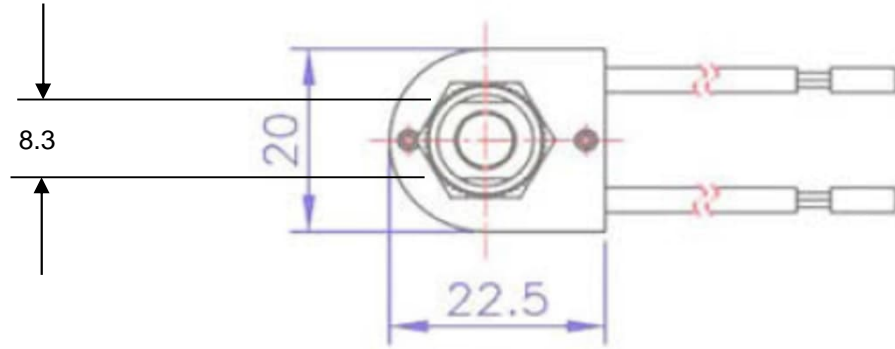

# Rotary Switch On Off SPST Knob Wire Lead 6A @125V / 3A @250V

6A 125VL

**P/N : 35-856**

RoHS: CERTIFIED

Phenolic Base

clicks: 49 times

UPC: 010151544841  
HTS: 8536509065  
CoO: China