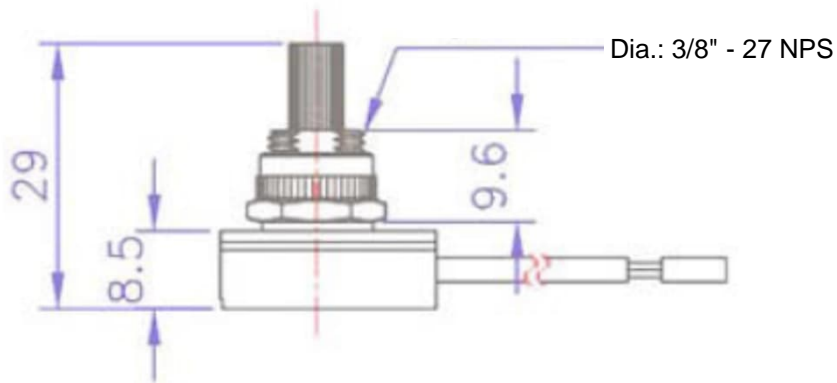

# Rotary Switch On Off SPST Knob Wire Lead 6A @125V / 3A @250V

6A 125VL

**P/N : 35-856**

RoHS: CERTIFIED

Phenolic Base

clicks: 49 times

UPC: 010151544841  
HTS: 8536509065  
CoO: China