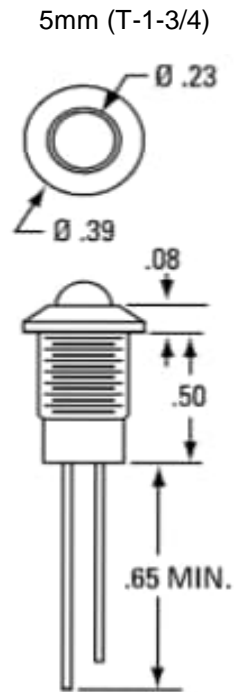

# Indicator Light 12V LED Red T-1-3/4

Dome Chrome Bezel Mounted

**P/N : 39-5632-12**

RoHS: CERTIFIED

UPC: 010151933393  
HTS : 8541410000  
CoO: Mexico

Fwd Current (IF) = 10mA

Operating Voltage  
12V/14V

have current limiting resistors  
mounted in the leads